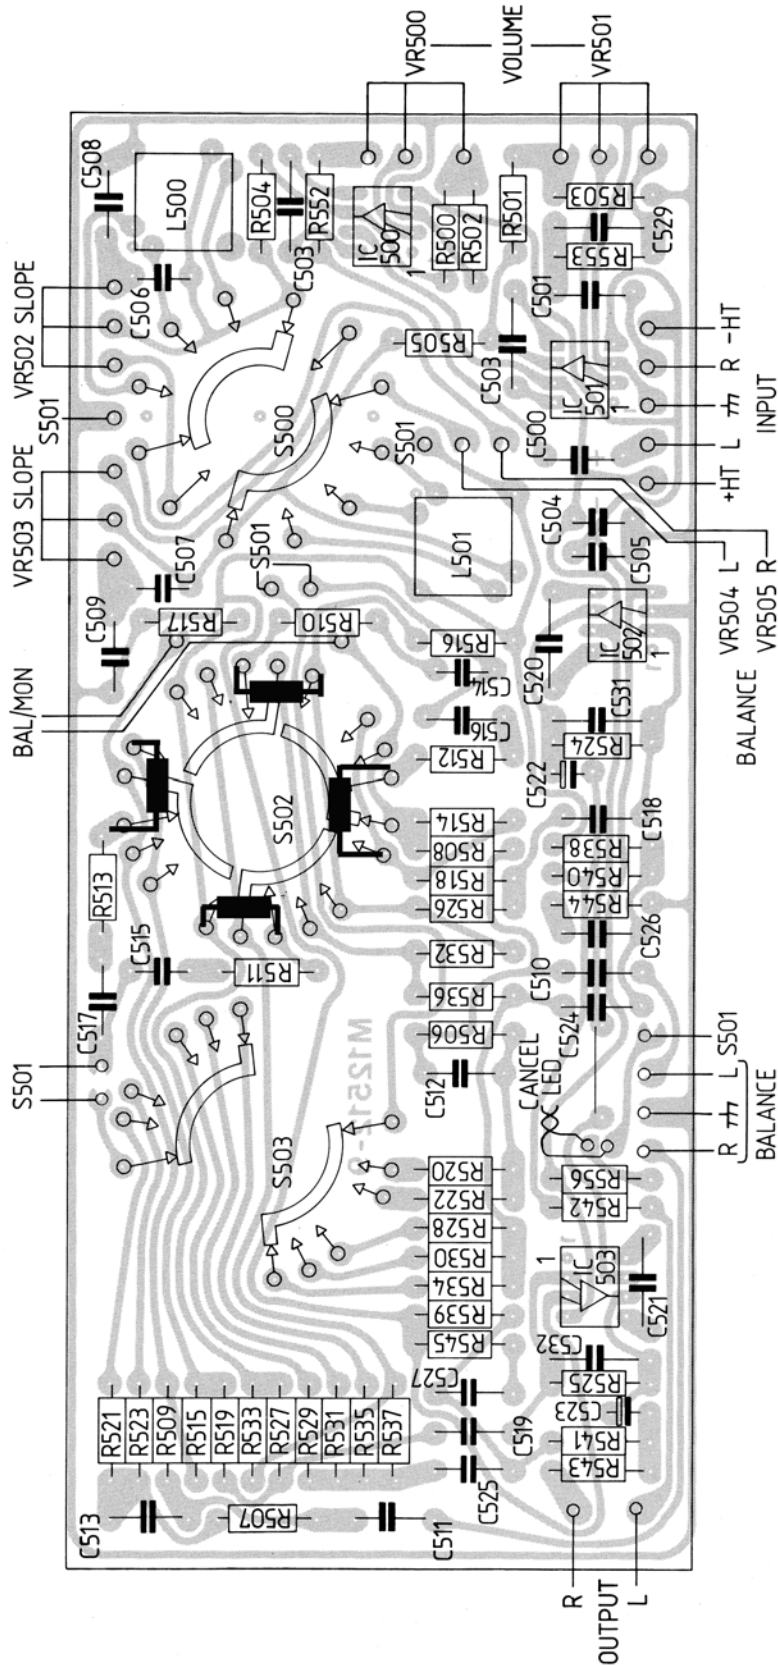

# QUAD 44 service data

## tone control

M12512 - ISS 9

Tone control mod  
R = 1M ohm

ISS 9